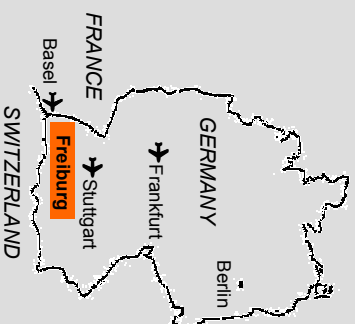

Front view

Lobby

Library

Conference room

How to get to the Arnold Bergstraesser Institute:

By car: A5 > Exit "Freiburg Mitte" > 2x Exit "Betzenhausen" > 2x left > 2nd right > ABI

By train: "Freiburg Hbf" > Tram 1 "Landwasser" > "Paduaallee" > 5 min. walk (see map at "Paduaallee")