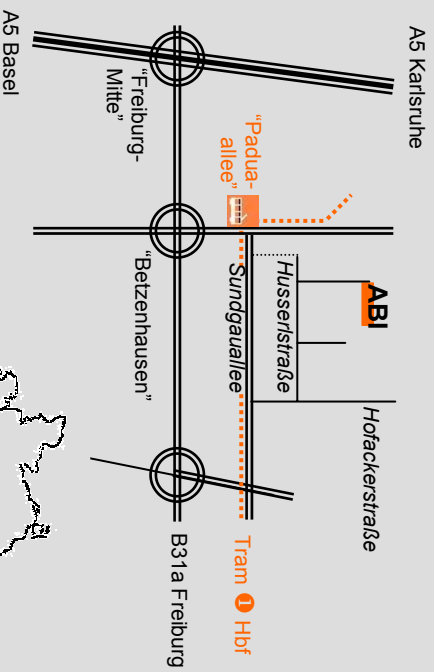

Front view

Lobby

Library

Conference room

How to get to the Arnold Bergstraesser Institute:

By car: A5 > Exit "Freiburg Mitte" > 2x Exit "Betzenhausen" > 2x left > 2nd right > ABI

By train: "Freiburg Hbf" > Tram 1 "Landwasser" > "Paduaallee" > 5 min. walk (see map at "Paduaallee")